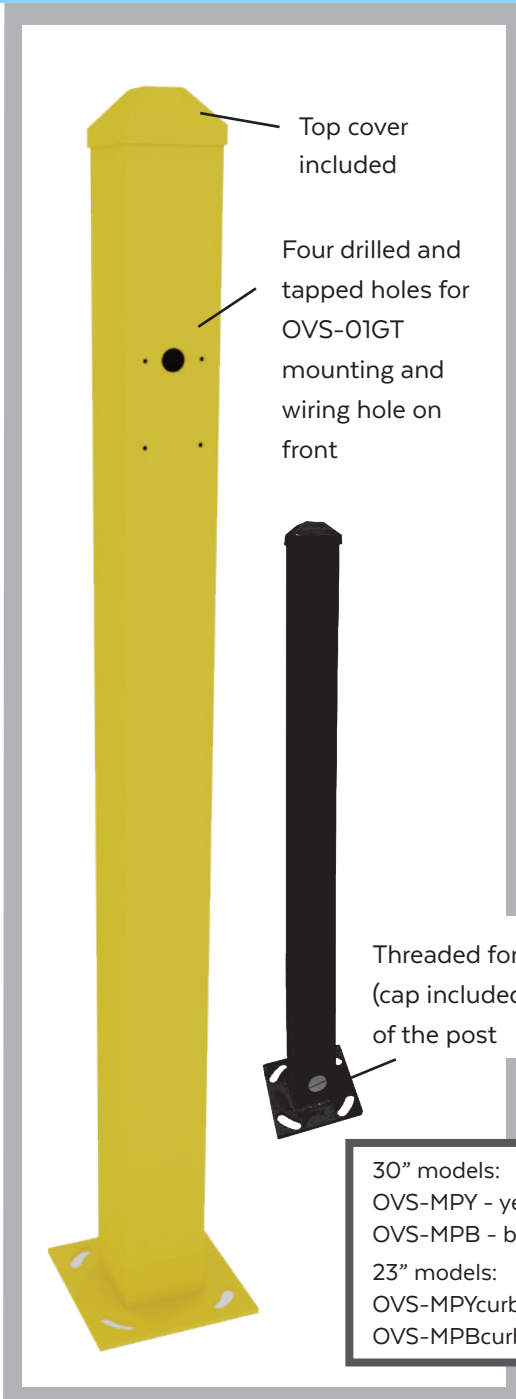

OVS-MP

Mini Post for the OVS-01GT & CC Vehicle Presence Sensors

The OVS-MP is a sturdy Mini Post specially designed for the OPTEX OVS-01GT and OVS-01CC Vehicle Presence Sensors. Installation is easy with the OVS-MP. The Vehicle Presence Sensor mounts at the proper height. The 30" model is for road surfaces, and the 23" model is for island or curb mounting. No more ground loops, no more concrete cutting. The Mini Post is Powder Coated, tougher than paint.