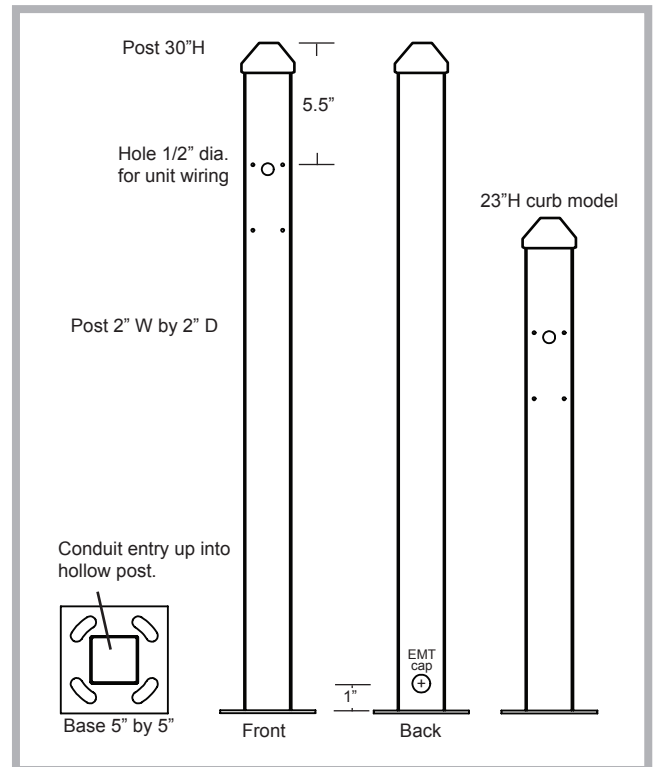

OVS-MP

Mini Post for the OVS-01GT & CC Vehicle Presence Sensors

The OVS-MP is a sturdy Mini Post specially designed for the OPTEX OVS-01GT and OVS-01CC Vehicle Presence Sensors. Installation is easy with the OVS-MP. The Vehicle Presence Sensor mounts at the proper height. The 30" model is for road surfaces, and the 23" model is for island or curb mounting. No more ground loops, no more concrete cutting. The Mini Post is Powder Coated, tougher than paint.