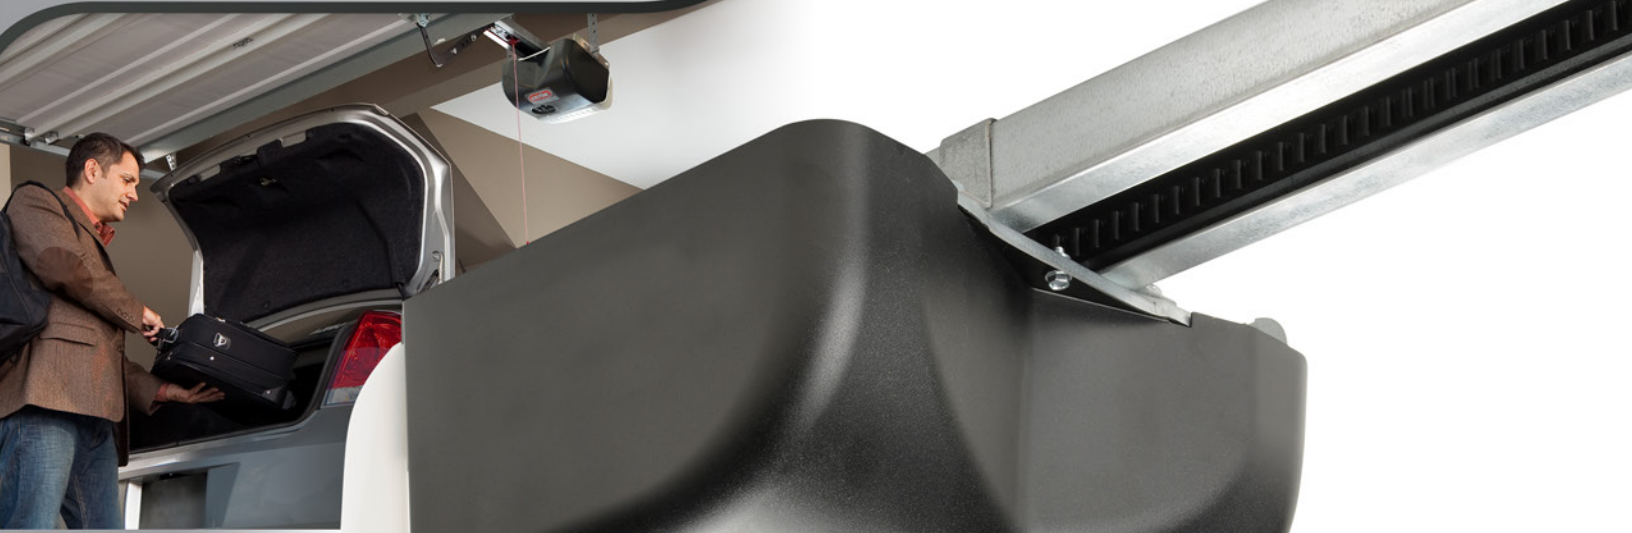

MODEL 1028

Belt or Chain Drive
Garage Door Opener

PROFESSIONAL LINE

Highlights

- **Durable Performance** – The DC motor provides quiet, yet strong performance with an opening speed of 6.5" per second* for residential sectional garage doors up to 8' high.
- **Dependability** – The quality built into a Model 1028 is backed by a 5-Year Limited Warranty for the motor and 15-Year for the belt drive rail (5-Year for chain drive rail).[◇]
- **GenieSense™ Monitoring** – Automatic force profiling and diagnostic technology improves safety by stopping operation when significant changes occur
- **Smart Illumination Lighting** – The light bulb is positioned toward the inside of the garage instead of on the door for light where you need it most.

THE GENIE STORY: Genie has a rich history in developing garage door openers that feature reliability, strength, safety, security, and convenience. Since 1954, Genie has produced millions of openers that serve millions of satisfied homeowners every day of every year. Shouldn't you have one in your garage? Genie — The Brand You Trust.

* +/- 0.5 inches per second.

Model 1028/1028H ReliaG® Pro Series